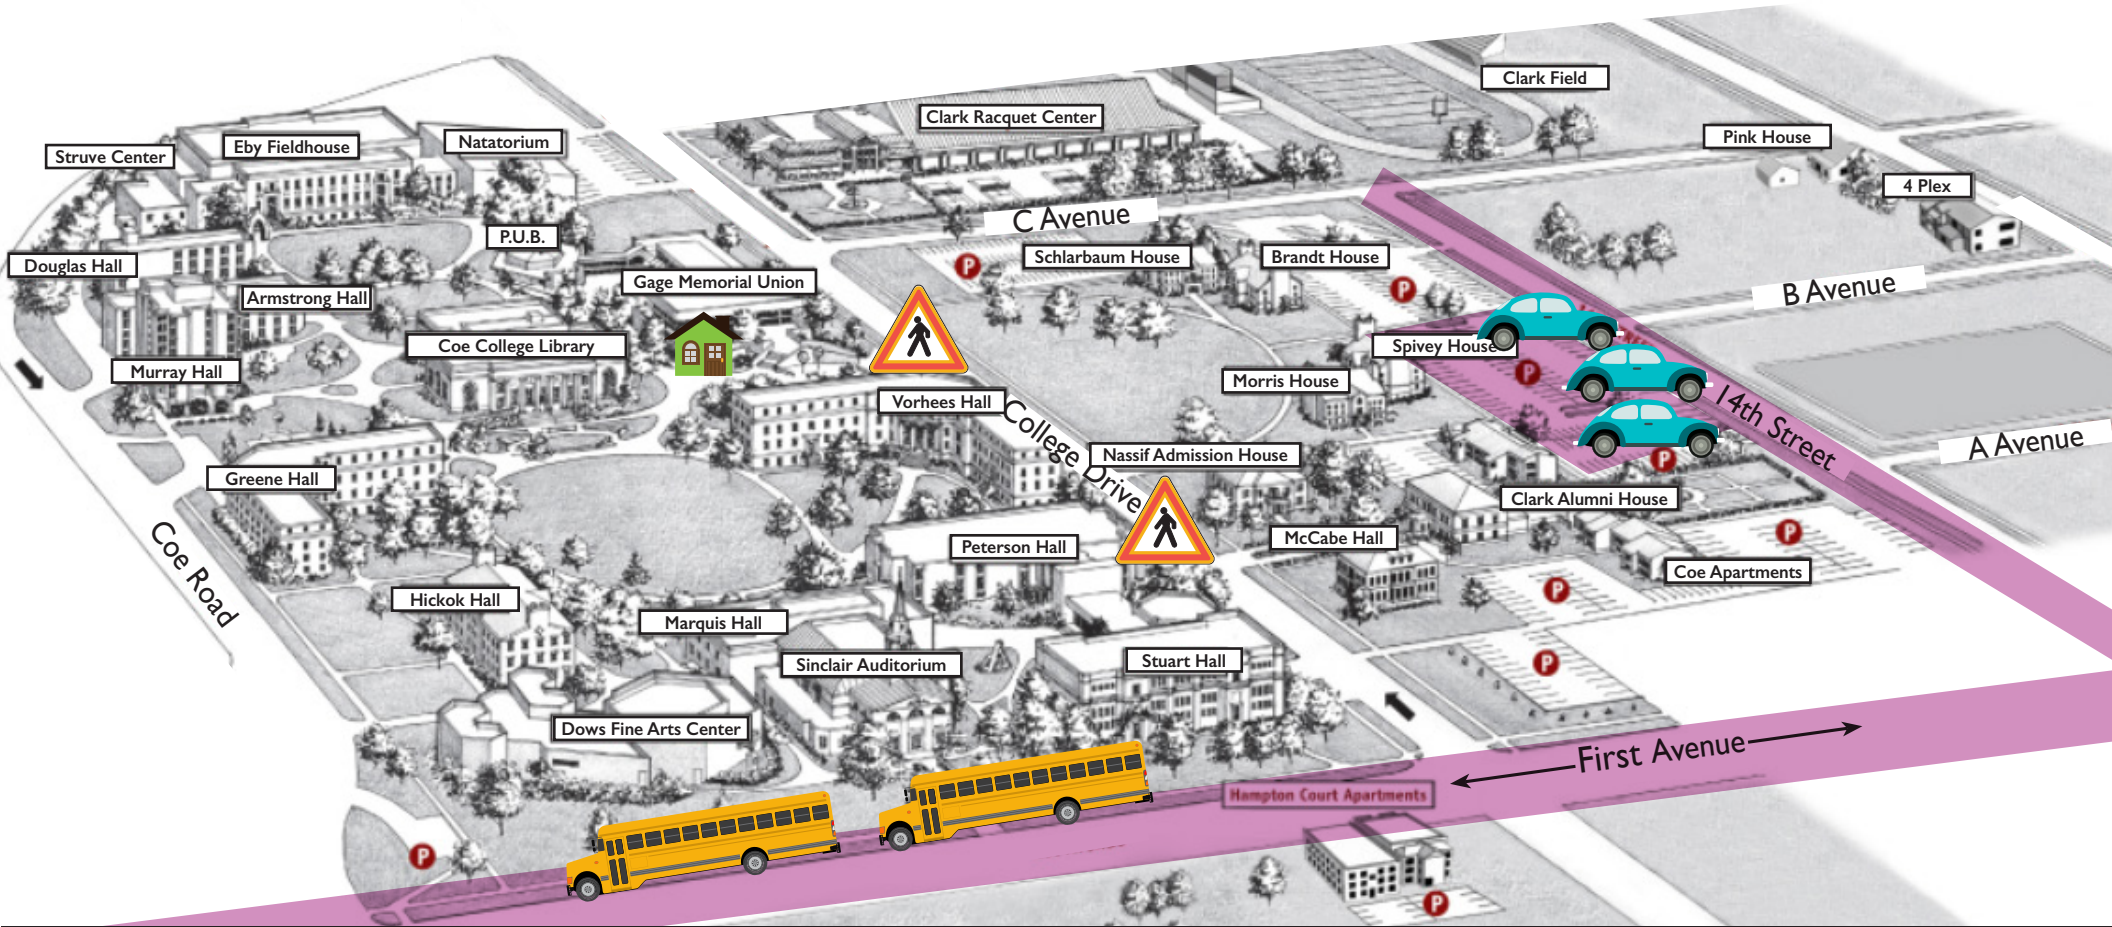

GRANT WOOD AEA COLLEGE FOR KIDS

COE COLLEGE
Coe College
1220 First Avenue NE
Cedar Rapids, Iowa 52402
www.coe.edu

Crosswalk/Crossing Guard

Student Drop Off and Pick Up/Parent Parking
Supervision is provided from 8:15-8:35 a.m. and 11:50-12:10 p.m.

School Bus Drop Off and Pick Up

College for Kids Office
Located in Lower Gage Union. Open from 7:00 a.m. – 12:30 p.m.

Directions to Coe College

From the east or west via I-80:

Exit onto I-380 North near Iowa City and proceed to Cedar Rapids. Continue as directed below - From the north or south via I-380.

From the north or south via I-380:

Take Exit 20B (Coe College exit) and proceed to First Avenue (second traffic light). Take First Avenue east (turn left).

From the north or south via Hwy 151:

Hwy 151 becomes First Avenue in Cedar Rapids.